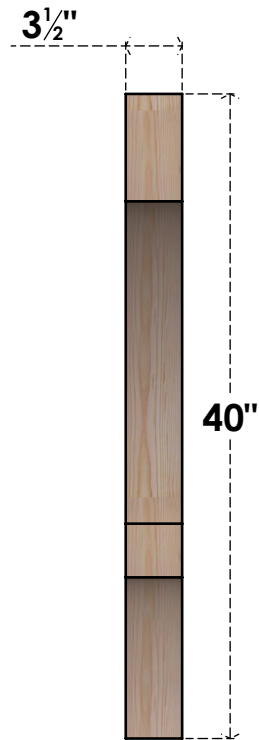

BRC04X32X40BOA00SDF

3 1/2"W X 32"D X 40"H BALBOA SMOOTH BRACE, DOUGLAS FIR

SIDE

FRONT

EKENA MILLWORK
2300 WEST MAIN ST.
CLARKSVILLE, TX 75426
TOLL FREE: 866-607-0453
WWW.EKENAMILLWORK.COM

NOTES

1. INSTALLATION TO BE COMPLETED IN ACCORDANCE WITH MANUFACTURER'S SPECIFICATIONS.
2. DRAWING MAY NOT BE TO SCALE
3. THIS DRAWING IS INTENDED FOR DESIGN AND PLANNING PURPOSES ONLY.
4. ALL INFORMATION CONTAINED HEREIN WAS CURRENT AT THE TIME OF DEVELOPMENT BUT MUST BE REVIEWED AND APPROVED BY THE PRODUCT MANUFACTURER TO BE CONSIDERED ACCURATE.
5. PRODUCTS ARE NOT KILN DRIED. THIS ITEM IS UNIQUE AND WILL CONTAIN THE NATURAL VARIATIONS THAT THE WOOD SPECIES OFFERS. THIS MAY RESULT IN VARIATIONS UP TO 1/4"