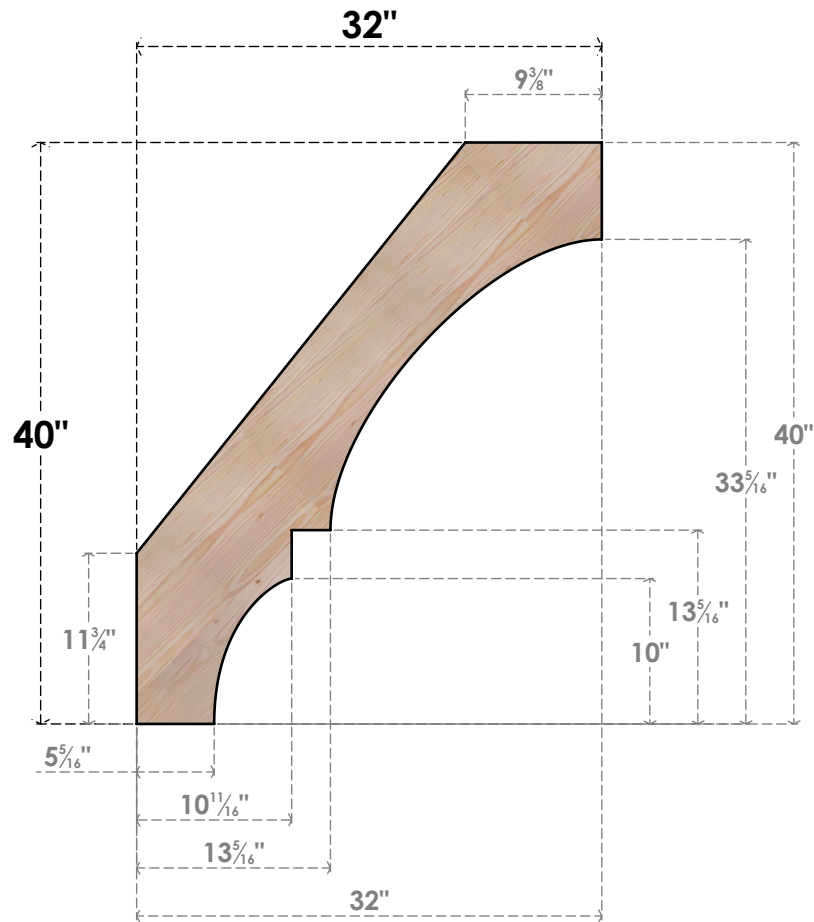

BRC04X32X40BOA00SDF

3 1/2"W X 32"D X 40"H BALBOA SMOOTH BRACE, DOUGLAS FIR

SIDE

FRONT

EKENA MILLWORK
2300 WEST MAIN ST.
CLARKSVILLE, TX 75426
TOLL FREE: 866-607-0453
WWW.EKENAMILLWORK.COM

NOTES

1. INSTALLATION TO BE COMPLETED IN ACCORDANCE WITH MANUFACTURER'S SPECIFICATIONS.
2. DRAWING MAY NOT BE TO SCALE
3. THIS DRAWING IS INTENDED FOR DESIGN AND PLANNING PURPOSES ONLY.
4. ALL INFORMATION CONTAINED HEREIN WAS CURRENT AT THE TIME OF DEVELOPMENT BUT MUST BE REVIEWED AND APPROVED BY THE PRODUCT MANUFACTURER TO BE CONSIDERED ACCURATE.
5. PRODUCTS ARE NOT KILN DRIED. THIS ITEM IS UNIQUE AND WILL CONTAIN THE NATURAL VARIATIONS THAT THE WOOD SPECIES OFFERS. THIS MAY RESULT IN VARIATIONS UP TO 1/4"